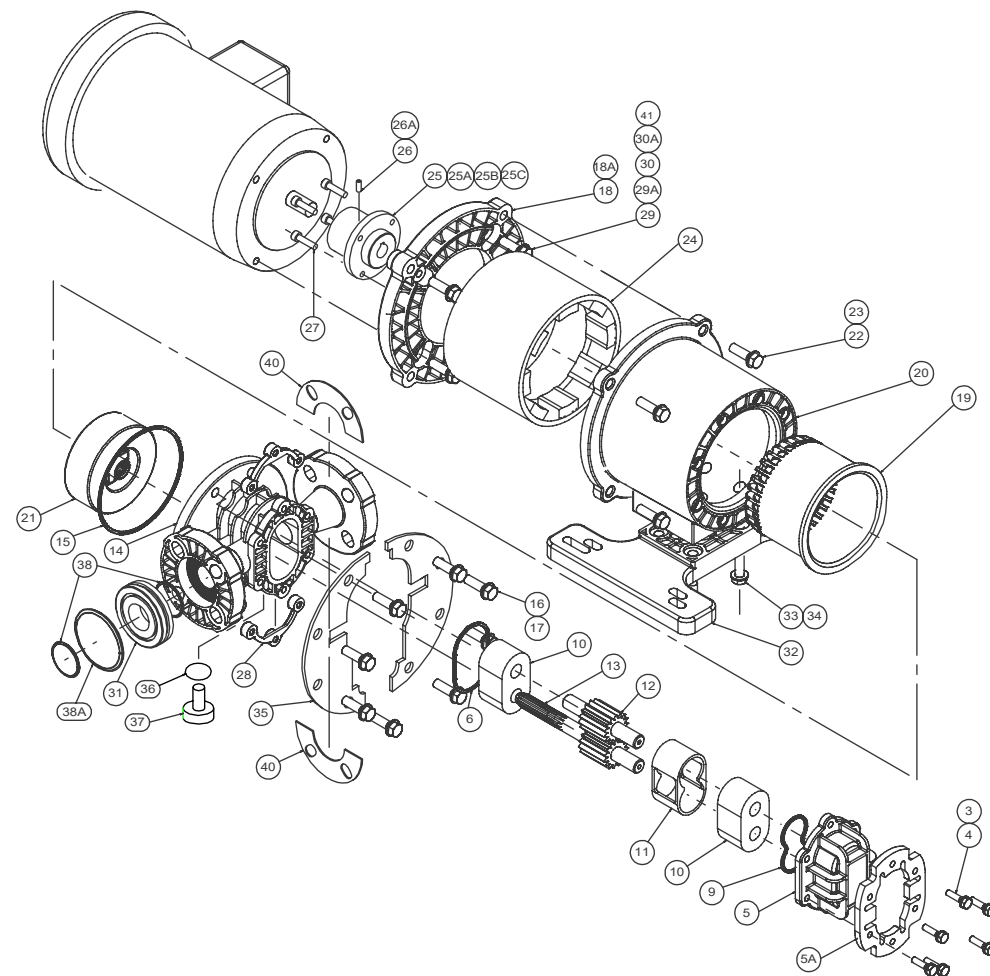

56C Nema frame	Description	Item	Part Number:	Material	Qty	
	F	Coupling Hub	25	NG940002-STL	Steel	1
		ADAPTOR, MOTOR	18	NG110006-PET	POLYESTER	1
		Set Screw	26	W771004-031	Steel	1
		Bolts	29	W770424-188	Stainless steel	4
		Washer	30	NG990019-188	Stainless steel	4
		Bolt	22	W770426-188	Stainless steel	4
		Washer	23	NG990019-188	Stainless steel	4
		Screws	27	W770021-188	Stainless steel	4

143TC - 182C	Description	Item	Part Number:	Material	Qty	
	O	Coupling Hub	25	NG940003-STL	Steel	1
		ADAPTOR, MOTOR	18	NG110006-PET	POLYESTER	1
		Set Screw	26	W771004-031	Steel	1
		Bolts	29	W770424-188	Stainless steel	4
		Washer	30	NG990019-188	Stainless steel	4
		Bolt	22	W770426-188	Stainless steel	4
		Washer	23	NG990019-188	Stainless steel	4
		Screws	27	W770021-188	Stainless steel	4

100/112 IEC B14	Description	Item	Part Number:	Material	Qty	
	P	Coupling Hub	25A	NG940006-STL	Steel	1
		ADAPTOR, MOTOR	18	NG110006-PET	POLYESTER	1
		Set Screw	26A	NP991004-018	Steel	1
		Bolts	29A	W770534-188	Stainless steel	4
		Washer	30A	NP991018-188	Stainless steel	4
		Bolt	22	W770426-188	Stainless steel	4
		Washer	23	NG990019-188	Stainless steel	4
		Screws	27	W770021-188	Stainless steel	4

182TC - 184TC	Description	Item	Part Number:	Material	Qty	
	R	Coupling Hub	25	NG940018-STL	Steel	1
		Adaptor, Spool C 182/184TC	18	NG110028-PVC	PVC	1
		Set Screw	26	W771004-046	Steel	1
		Bolts	29	W770482-188	Stainless steel	4
		Washer	30	W771009-188	Stainless steel	4
		Bolt	22	W770425-188	Stainless steel	4
		Screws	27	W770021-188	Stainless steel	4
		Washers	41	W771035-188	Stainless steel	4